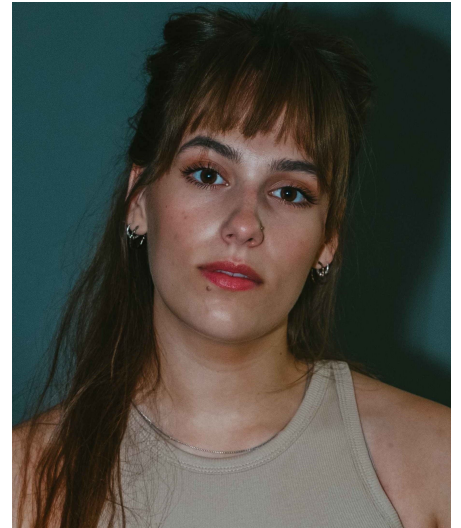

Janneke Me

Gender Female
Age 24
Height 160 cm
Look Western European
Category Actor

Clothing eu 38
Shoe size 39
Eyes Brown
Hair Brown
Extra skills actress, model