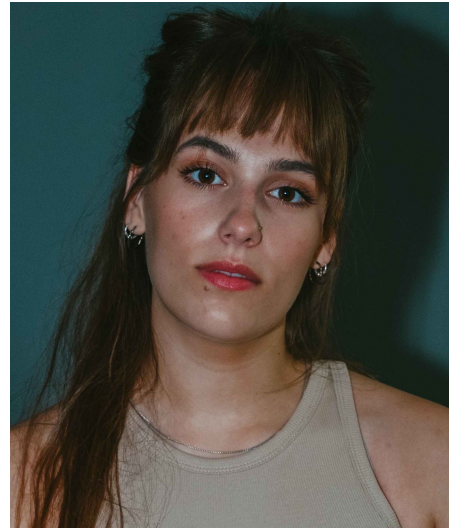

Janneke Me

Gender Female
Age 23
Height 160 cm
Look Western European
Category Actor

Clothing eu 38
Shoe size 39
Eyes Brown
Hair Brown
Extra skills actress, model