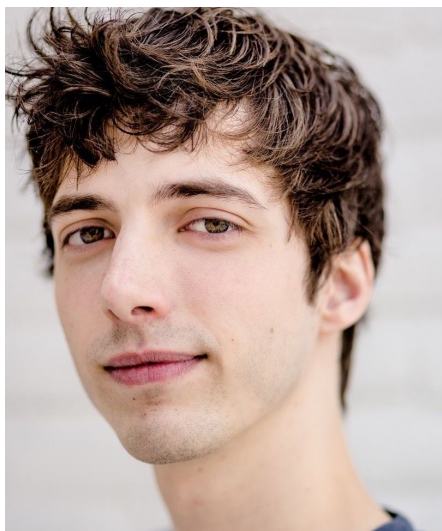

Max P

Gender Male
Age 27
Height 174 cm
Look Western European
Category Actor

Clothing eu 48
Shoe size 39
Eyes Brown
Hair Brown
Extra skills actor, model