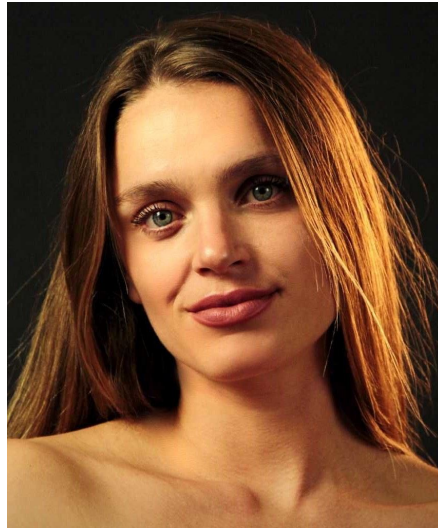

# Annick T

**Gender** Female  
**Age** 30  
**Height** 170 cm  
**Look** Western European  
**Category** Commercial model

**Clothing eu** 38  
**Shoe size** 40  
**Eyes** Blue  
**Hair** Dark blond  
**Extra skills** model