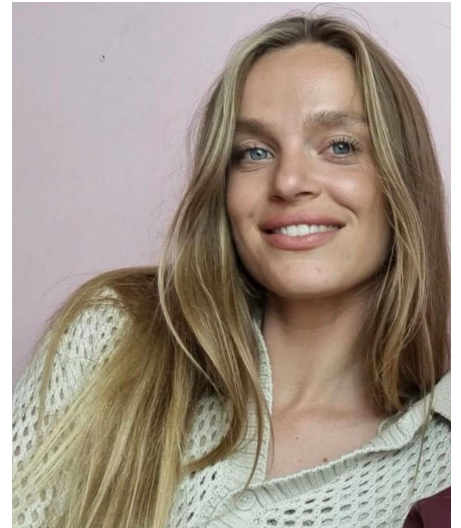

# Annick T

**Gender** Female  
**Age** 30  
**Height** 170 cm  
**Look** Western European  
**Category** Commercial model

**Clothing eu** 38  
**Shoe size** 40  
**Eyes** Blue  
**Hair** Dark blond  
**Extra skills** model