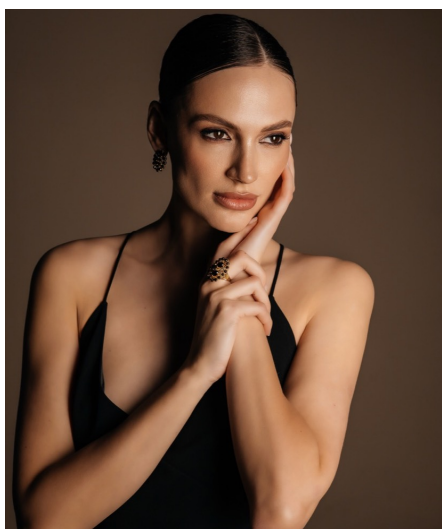

Dana O

Gender Female
Age 32
Height 173 cm
Look Eastern European
Category Commercial model

Clothing eu 36/38
Shoe size 39
Eyes Brown
Hair Brown
Extra skills model, actress, influencer,
presenter, lingerie, hand model