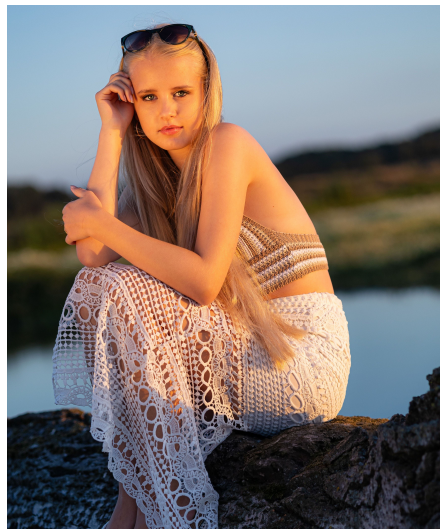

Anouk D

Gender Female
Age 15
Height 166 cm
Look Western European
Category Commercial model

Clothing eu 164/168
Shoe size 37
Eyes Blue
Hair Blond
Extra skills model