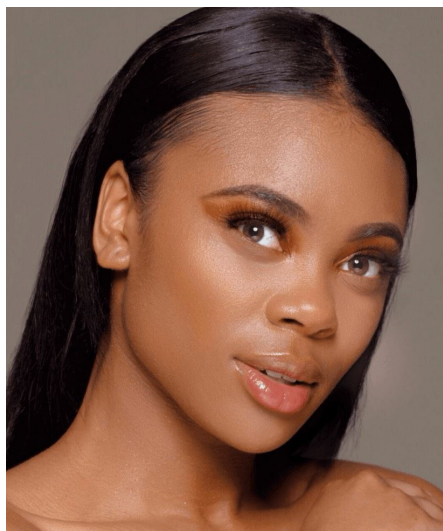

Michantely L

Gender Female
Age 24
Height 167 cm
Look South American
Category Commercial model

Clothing eu 36/38
Shoe size 37
Eyes Brown
Hair Black
Extra skills model, hand model, foot model, influencer, dancer