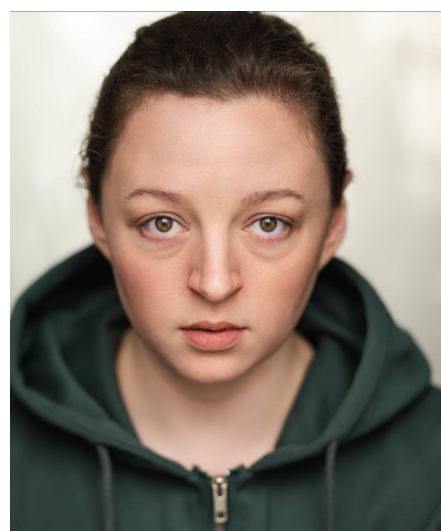

# Sara S

**Gender** Female  
**Age** 30  
**Height** 165 cm  
**Look** Western European  
**Category** Actor semi professional

**Clothing eu** 38/40  
**Shoe size** 38  
**Eyes** Hazel  
**Hair** Brown  
**Extra skills** actress, voice over