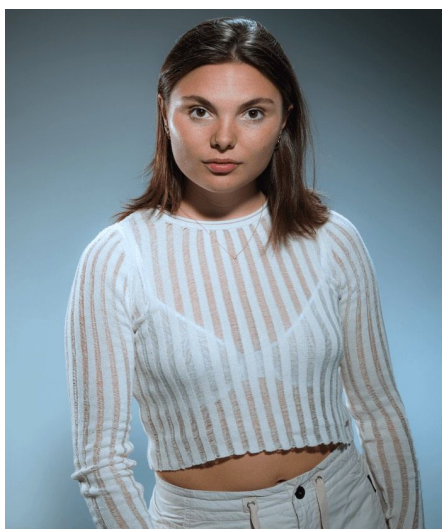

Nickey B

Gender Female
Age 23
Height 164 cm
Look Western European
Category Commercial model

Clothing eu 36/38
Shoe size 38
Eyes Brown
Hair Brown
Extra skills model