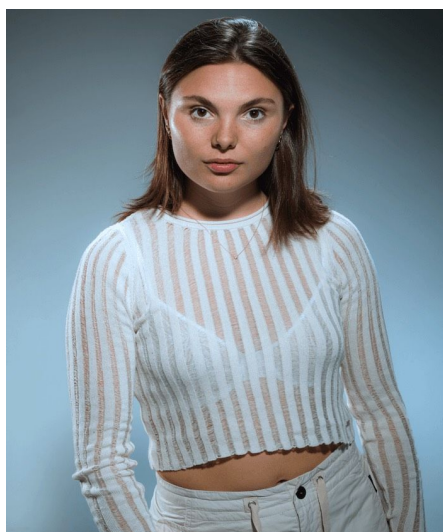

Nickey B

Gender Female
Age 23
Height 164 cm
Look Western European
Category Commercial model

Clothing eu 36/38
Shoe size 38
Eyes Brown
Hair Dark blond
Extra skills model