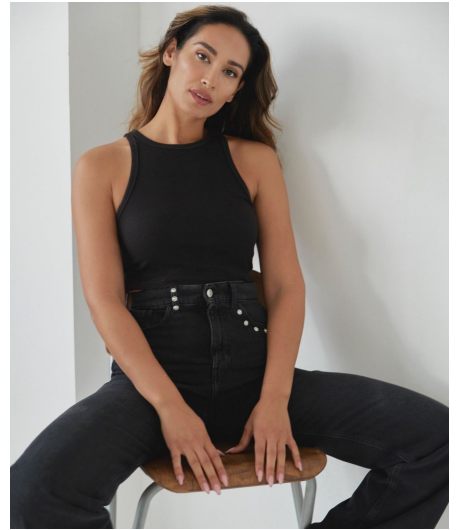

Hasret D

Gender Female
Age 32
Height 170 cm
Look Middle Eastern
Category Commercial model

Clothing eu 34
Shoe size 38
Eyes Brown
Hair Brown
Extra skills model, hand model, sports model