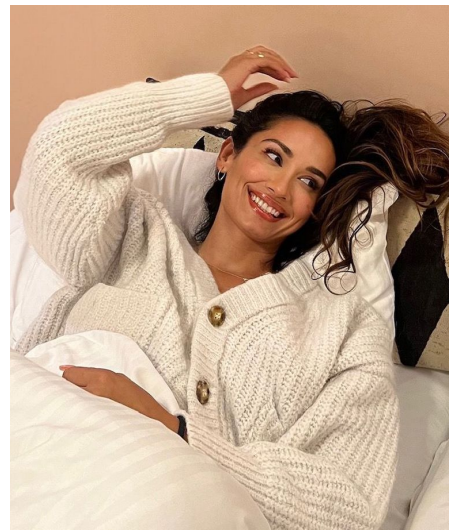

Hasret D

Gender Female
Age 32
Height 170 cm
Look Middle Eastern
Category Commercial model

Clothing eu 34
Shoe size 38
Eyes Brown
Hair Brown
Extra skills model, hand model, sports model