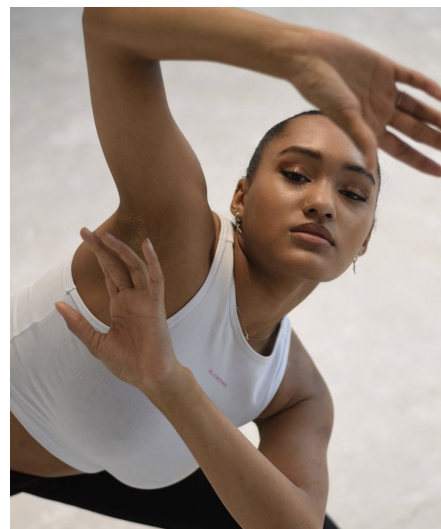

Jasmin S

Gender Female
Age 22
Height 172 cm
Look South American
Category Commercial model

Clothing eu 38/40
Shoe size 42
Eyes Brown
Hair Black
Extra skills model, dancer