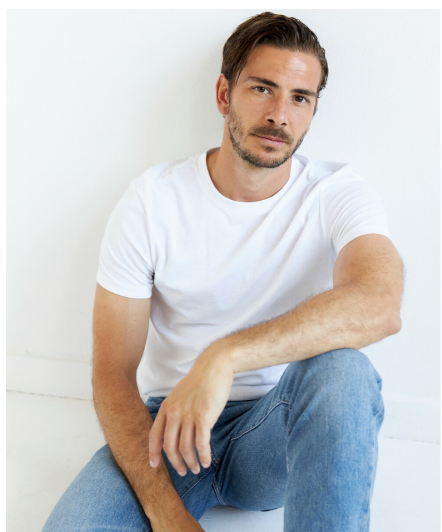

# Joeri Z

**Gender** Male  
**Age** 34  
**Height** 185 cm  
**Look** Southern European  
**Category** Commercial model

**Clothing eu** 48  
**Shoe size** 43  
**Eyes** Brown  
**Hair** Brown  
**Extra skills** model