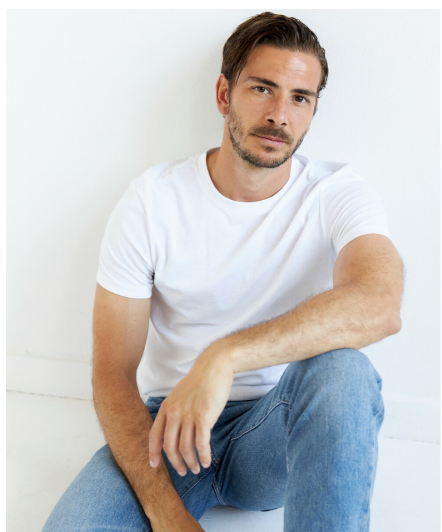

# Joeri Z

**Gender** Male  
**Age** 35  
**Height** 185 cm  
**Look** Southern European  
**Category** Commercial model

**Clothing eu** 48  
**Shoe size** 43  
**Eyes** Brown  
**Hair** Brown  
**Extra skills** model