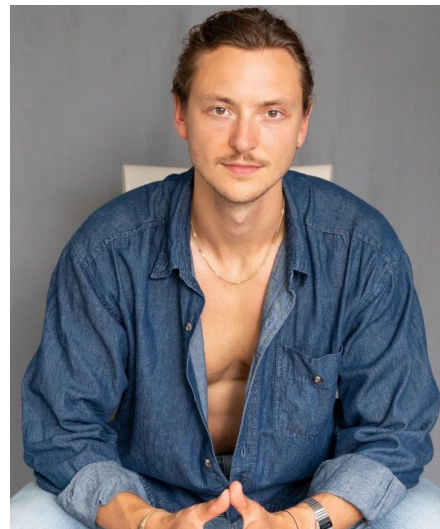

Abel F

Gender Male
Age 29
Height 193 cm
Look Western European
Category Commercial model

Clothing eu 52
Shoe size 46
Eyes Brown
Hair Brown
Extra skills model, sports model