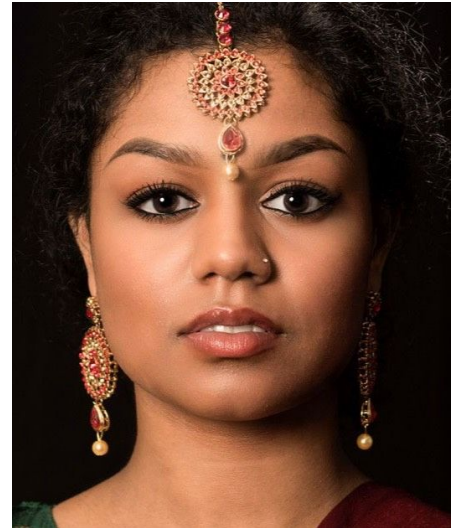

Lakshmi G

Gender Female
Age 24
Height 158 cm
Look Indian
Category Actor semi professional

Clothing eu 42/44
Shoe size 38
Eyes Brown
Hair Black
Extra skills actress, model, singer