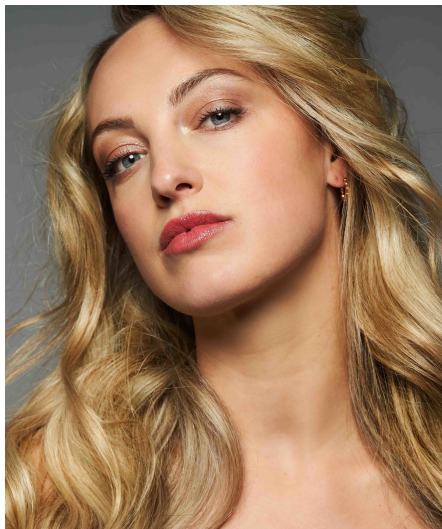

Martje M

Gender Female
Age 28
Height 174 cm
Look Western European
Category Commercial model

Clothing eu 36/38
Shoe size 40
Eyes Blue
Hair Blond
Extra skills model, dancer