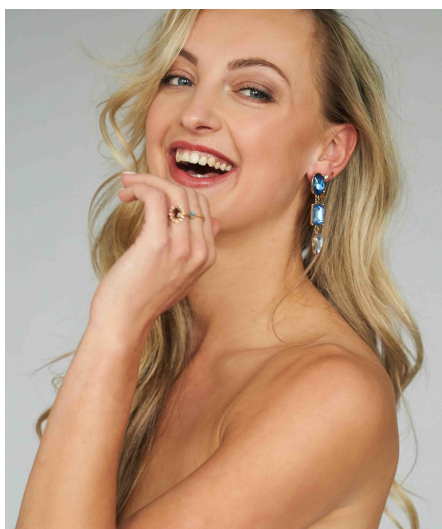

Martje M

Gender Female
Age 27
Height 174 cm
Look Western European
Category Commercial model

Clothing eu 36/38
Shoe size 40
Eyes Blue
Hair Blond
Extra skills model, dancer