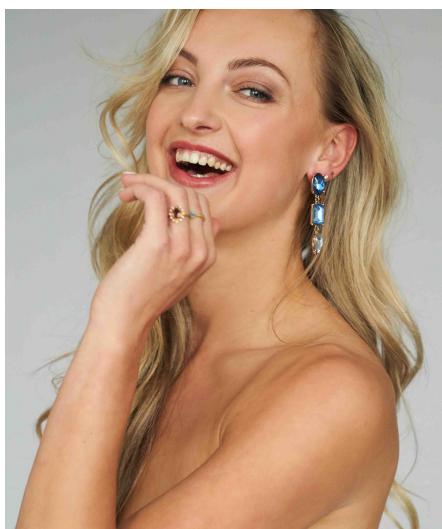

Martje M

Gender Female
Age 28
Height 174 cm
Look Western European
Category Commercial model

Clothing eu 36/38
Shoe size 40
Eyes Blue
Hair Blond
Extra skills model, dancer