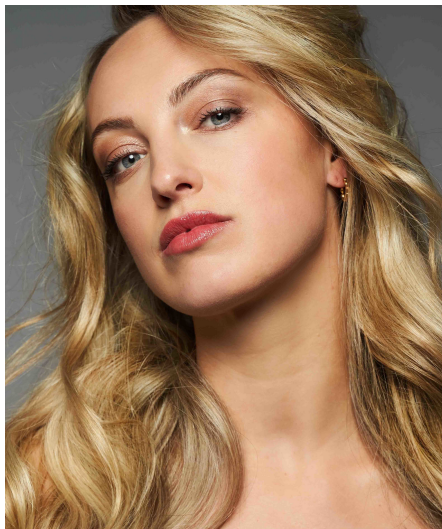

Martje M

Gender Female
Age 27
Height 174 cm
Look Western European
Category Commercial model

Clothing eu 36/38
Shoe size 40
Eyes Blue
Hair Blond
Extra skills model, dancer