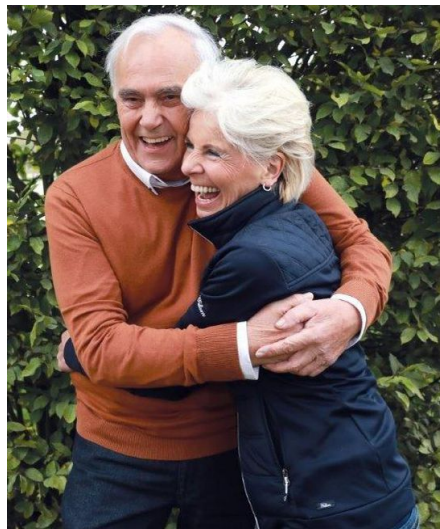

# Koppel Heijden

**Age** 105  
**Height** 173 cm  
**Look** Western European  
**Category** Couple

**Clothing eu** 52/54  
**Shoe size** 43  
**Eyes** Brown  
**Hair** Gray  
**Extra skills** model, comedy