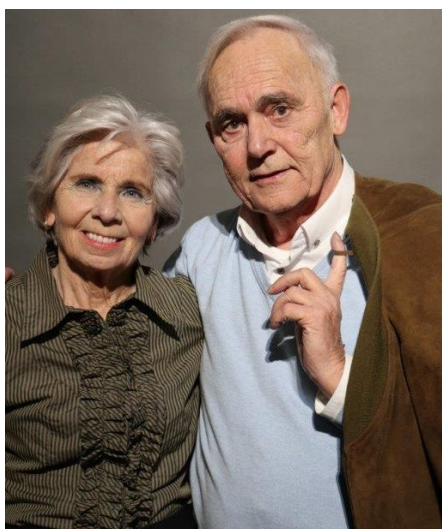

Koppel Heijden

Age 104
Height 173 cm
Look Western European
Category Couple

Clothing eu 52/54
Shoe size 43
Eyes Brown
Hair Gray
Extra skills model, comedy