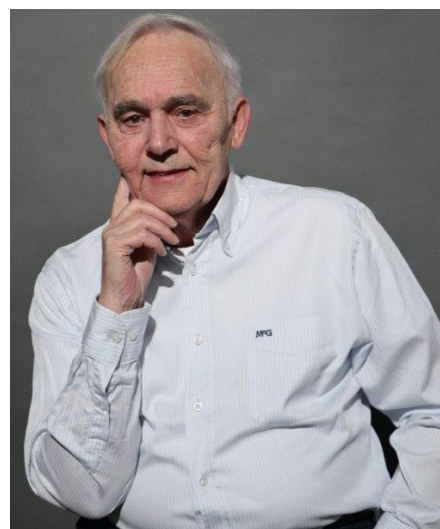

# Koppel Heijden

**Age** 105  
**Height** 173 cm  
**Look** Western European  
**Category** Couple

**Clothing eu** 52/54  
**Shoe size** 43  
**Eyes** Brown  
**Hair** Gray  
**Extra skills** model, comedy