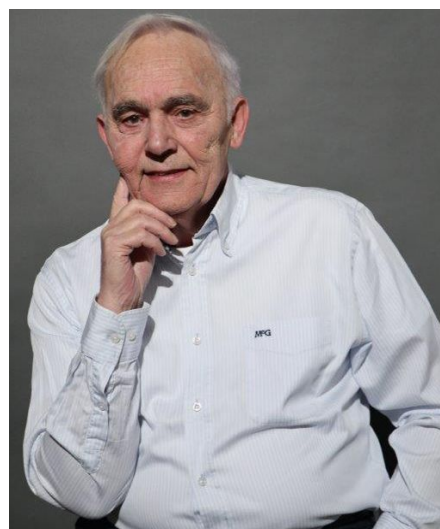

Koppel Heijden

Age 104
Height 173 cm
Look Western European
Category Couple

Clothing eu 52/54
Shoe size 43
Eyes Brown
Hair Gray
Extra skills model, comedy