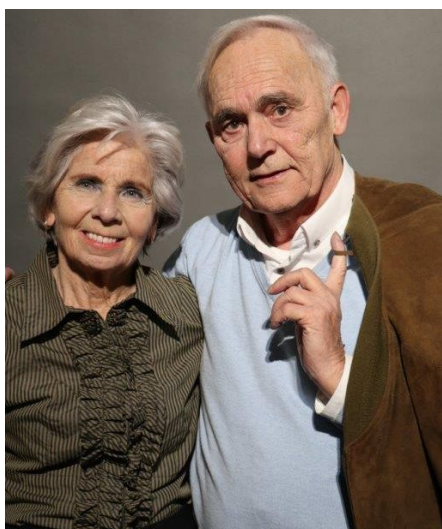

# Koppel Heijden

**Age** 105  
**Height** 173 cm  
**Look** Western European  
**Category** Couple

**Clothing eu** 52/54  
**Shoe size** 43  
**Eyes** Brown  
**Hair** Gray  
**Extra skills** model, comedy