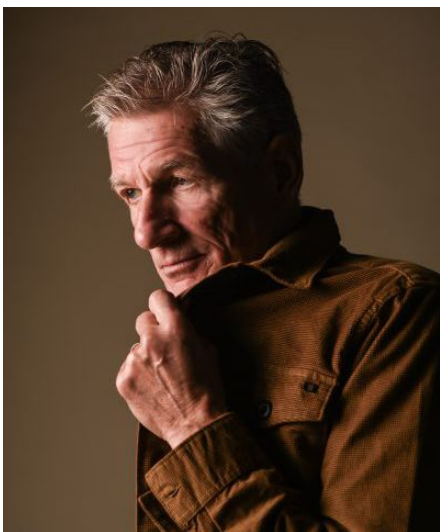

Geert W

Gender Male
Age 66
Height 178 cm
Look Western European
Category Commercial model

Clothing eu 48/50
Shoe size 42
Eyes Brown
Hair Gray
Extra skills model