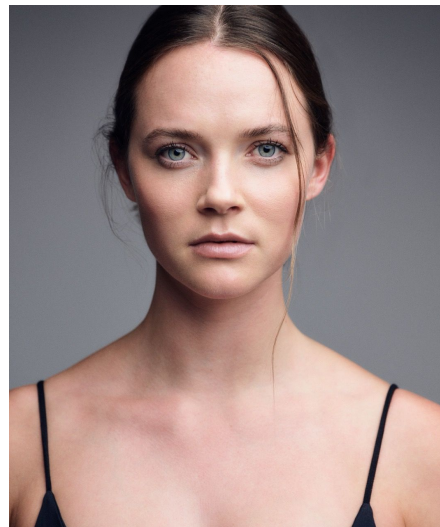

Carolina B

Gender Female
Age 26
Height 170 cm
Look Western European
Category Actor

Clothing eu 34
Shoe size 39
Eyes Blue
Hair Dark blond
Extra skills actress, model, comedy, sports model, presenter