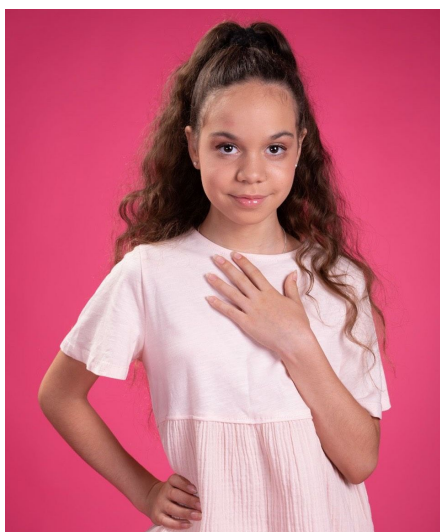

Alysa K

Gender Female
Age 12
Height 153 cm
Look Southern European
Category Child

Clothing eu 158/164
Shoe size 37
Eyes Brown
Hair Brown
Extra skills model, hair model