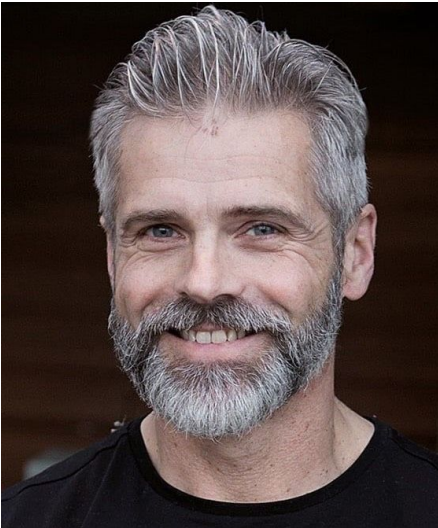

Bertil V

Gender Male
Age 54
Height 174 cm
Look Western European
Category Commercial model

Clothing eu 48/50
Shoe size 41
Eyes Blue
Hair Gray
Extra skills model, actor