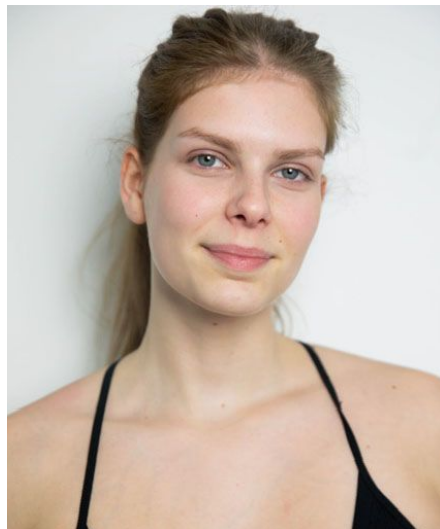

# Silke K

**Gender** Female  
**Age** 20  
**Height** 178 cm  
**Look** Western European  
**Category** Actor semi professional

**Clothing eu** 38  
**Shoe size** 39  
**Eyes** Green  
**Hair** Dark blond  
**Extra skills** actress, model, sports model, hand model, lingerie