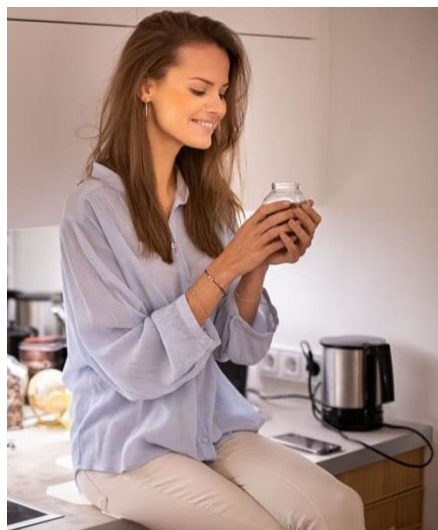

Michaela M

Gender Female
Age 32
Height 170 cm
Look Southern European
Category Actor semi professional

Clothing eu 36
Shoe size 29
Eyes Brown
Hair Brown
Extra skills actress, model, hair model