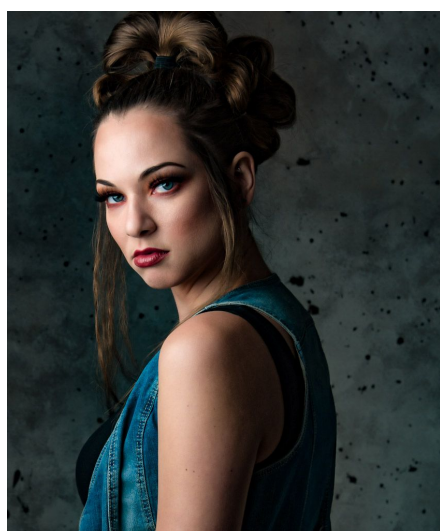

Inge Ve

Gender Female
Age 34
Height 175 cm
Look Western European
Category Actor

Clothing eu 38
Shoe size 39
Eyes Blue
Hair Brown
Extra skills actress, model, singer, voice over, presenter