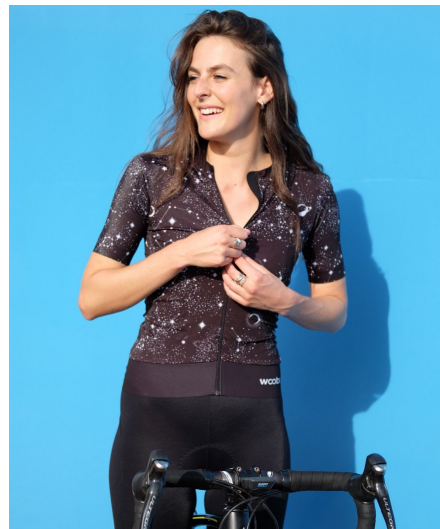

# Veerle S

**Gender** Female  
**Age** 28  
**Height** 176 cm  
**Look** Western European  
**Category** Commercial model

**Clothing eu** 36  
**Shoe size** 40  
**Eyes** Blue  
**Hair** Brown  
**Extra skills** model, twins, lingerie, sports model