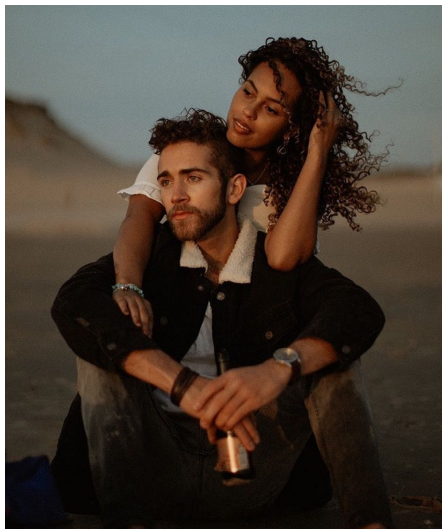

Koppel H

Gender Female
Age 104
Height cm
Category Couple