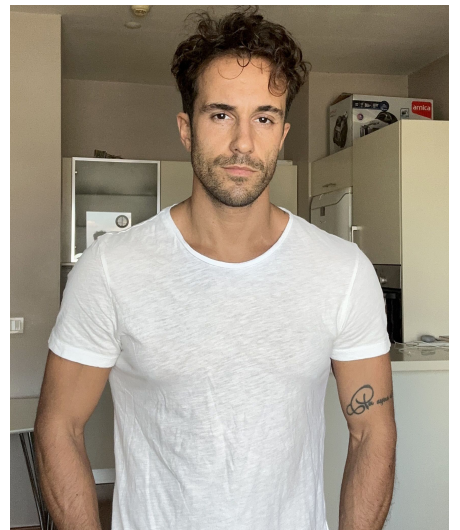

Ilia S

Gender Male
Age 35
Height 182 cm
Look Eastern European
Category Commercial model

Clothing eu 46/48
Shoe size 42
Eyes Brown
Hair Black
Extra skills model, actor, comedy, sports model