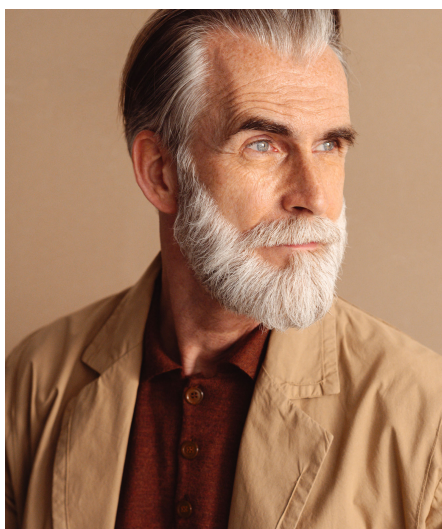

Rienus G

Gender Male
Age 58
Height 183 cm
Look Western European
Category Commercial model

Clothing eu 48/50
Shoe size 43
Eyes Gray
Hair Gray
Extra skills model, hair model