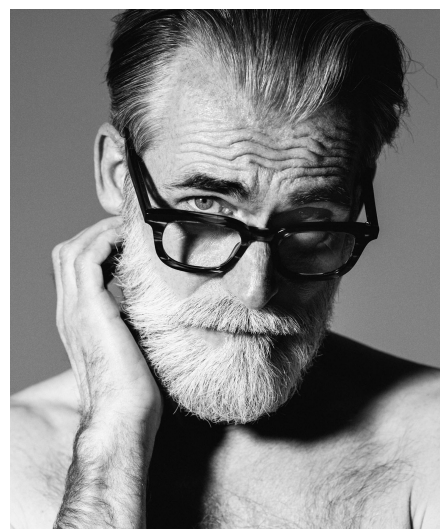

# Rienus G

**Gender** Male  
**Age** 57  
**Height** 183 cm  
**Look** Western European  
**Category** Commercial model

**Clothing eu** 48/50  
**Shoe size** 43  
**Eyes** Gray  
**Hair** Gray  
**Extra skills** model, hair model