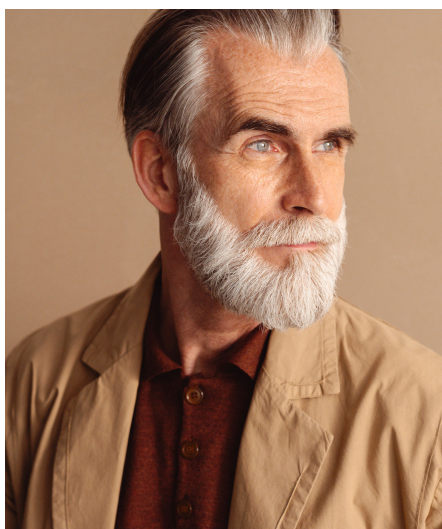

# Rienus G

**Gender** Male  
**Age** 57  
**Height** 183 cm  
**Look** Western European  
**Category** Commercial model

**Clothing eu** 48/50  
**Shoe size** 43  
**Eyes** Gray  
**Hair** Gray  
**Extra skills** model, hair model