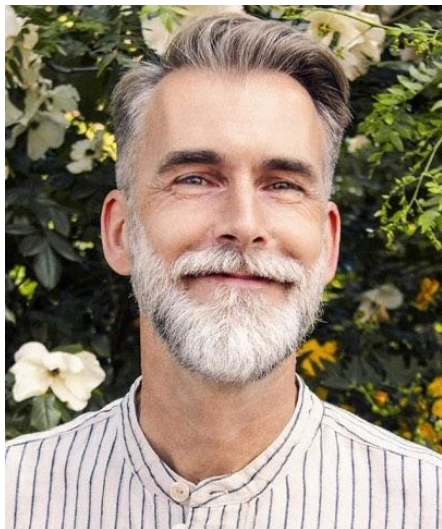

# Rienus G

**Gender** Male  
**Age** 57  
**Height** 183 cm  
**Look** Western European  
**Category** Commercial model

**Clothing eu** 48/50  
**Shoe size** 43  
**Eyes** Gray  
**Hair** Gray  
**Extra skills** model, hair model