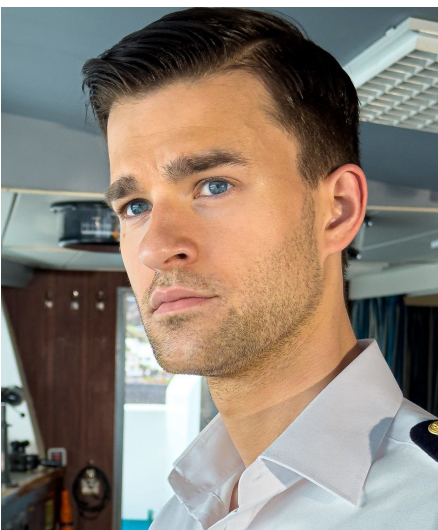

Patrick Mo

Gender Male
Age 30
Height 189 cm
Look Western European
Category Actor international

Clothing eu 98
Shoe size 46
Eyes Blue
Hair Dark blond
Extra skills actor, voice actor, comedy, presenter