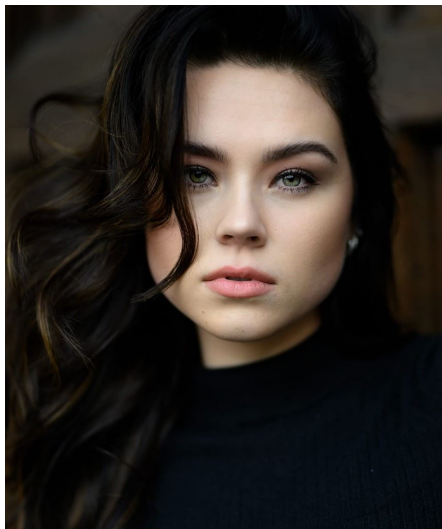

# Jikke Bo

**Gender** Female  
**Age** 24  
**Height** 174 cm  
**Look** Western European  
**Category** Commercial model

**Clothing eu** 40/42  
**Shoe size** 40  
**Eyes** Green  
**Hair** Brown  
**Extra skills** model