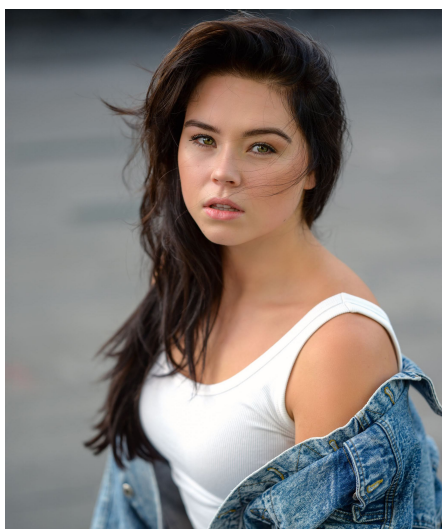

# Jikke Bo

**Gender** Female  
**Age** 24  
**Height** 174 cm  
**Look** Western European  
**Category** Commercial model

**Clothing eu** 40/42  
**Shoe size** 40  
**Eyes** Green  
**Hair** Brown  
**Extra skills** model