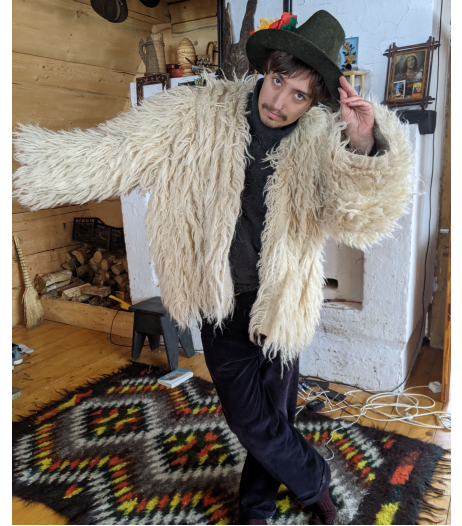

# Bohdan S

**Gender** Male  
**Age** 35  
**Height** 190 cm  
**Look** Eastern European  
**Category** Commercial model

**Clothing eu** 46  
**Shoe size** 43  
**Eyes** Green  
**Hair** Brown  
**Extra skills** actor