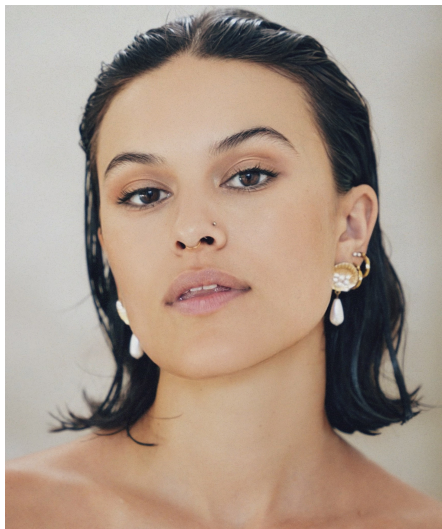

Andrea Ai

Gender Female
Age 28
Height 170 cm
Look Asian
Category Commercial model

Clothing eu 34/36
Shoe size 39
Eyes Brown
Hair Brown
Extra skills model, actress, dancer, lingerie, hand model