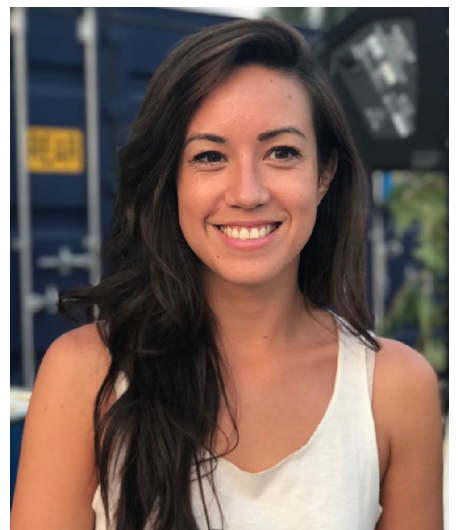

Christine L

Gender Female
Age 41
Height 163 cm
Look Asian
Category Commercial model

Clothing eu 36
Shoe size 37
Eyes Brown
Hair Brown
Extra skills model, hair model