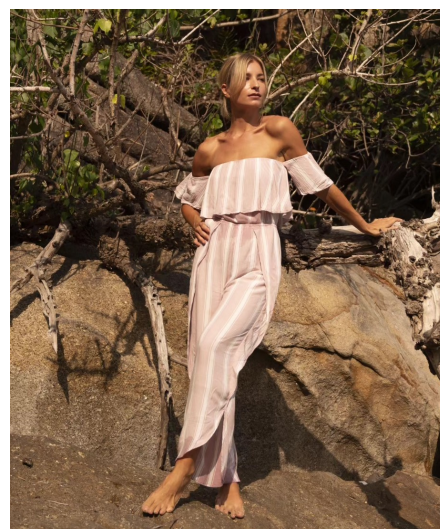

# Lieke Be

**Gender** Female  
**Age** 29  
**Height** 168 cm  
**Look** Western European  
**Category** Commercial model

**Clothing eu** 34  
**Shoe size** 38  
**Eyes** Blue  
**Hair** Blond  
**Extra skills** model, actress, lingerie, hand model, sports model