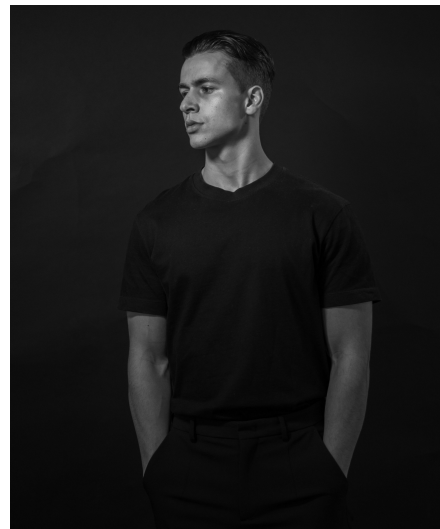

Jamal A

Gender Male
Age 24
Height 188 cm
Look Southern European
Category Commercial model

Clothing eu 48/50
Shoe size 43
Eyes Brown
Hair Brown
Extra skills model