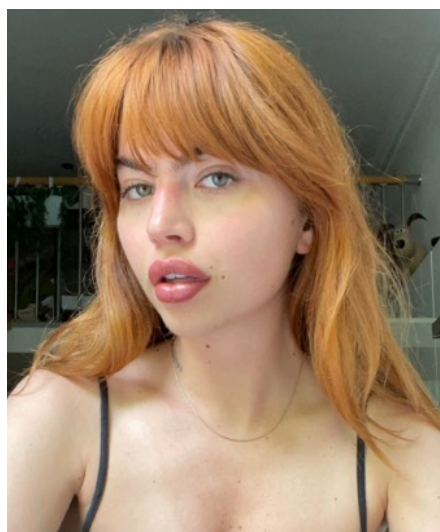

# Floor S

**Gender** Female  
**Age** 31  
**Height** 175 cm  
**Look** Southern European  
**Category** Commercial model

**Clothing eu** 36  
**Shoe size** 29  
**Eyes** Brown  
**Hair** Red  
**Extra skills** model, lingerie, hand model