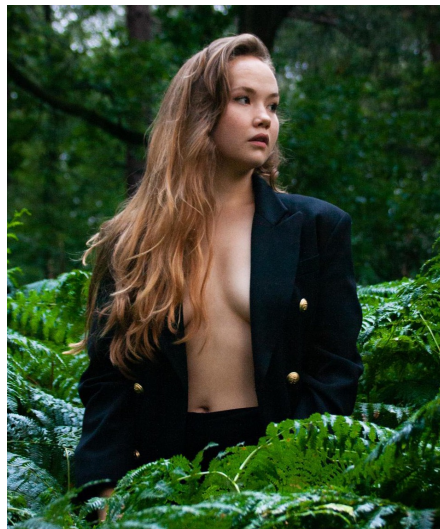

# Geesje B

**Gender** Female  
**Age** 22  
**Height** 173 cm  
**Look** Western European  
**Category** Actor semi professional

**Clothing eu** 38  
**Shoe size** 39  
**Eyes** Blue  
**Hair** Dark blond  
**Extra skills** actress, model, dancer