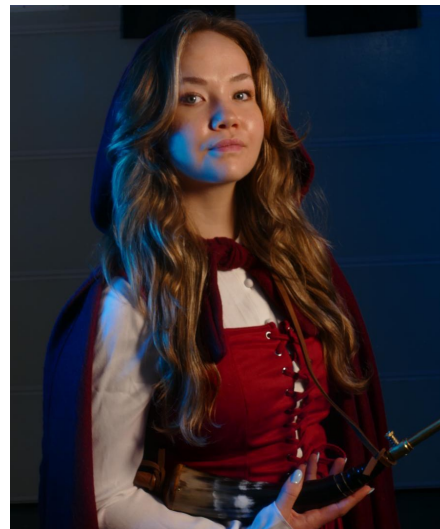

# Geesje B

**Gender** Female  
**Age** 22  
**Height** 173 cm  
**Look** Western European  
**Category** Actor semi professional

**Clothing eu** 38  
**Shoe size** 39  
**Eyes** Blue  
**Hair** Dark blond  
**Extra skills** actress, model, dancer