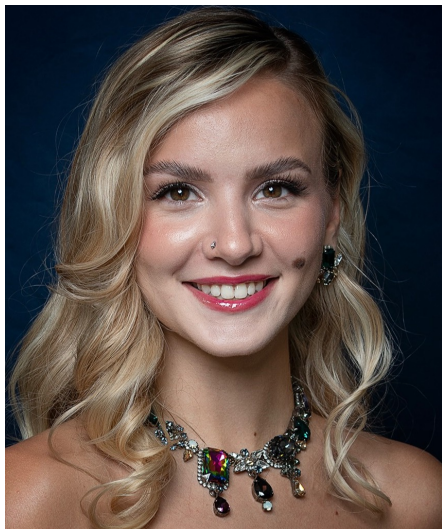

Melissa Gi

Gender Female
Age 24
Height 161 cm
Look Western European
Category Commercial model

Clothing eu 32
Shoe size 36
Eyes Brown
Hair Blond
Extra skills model, yoga, lingerie, hand model, sports model, hair model, dancer