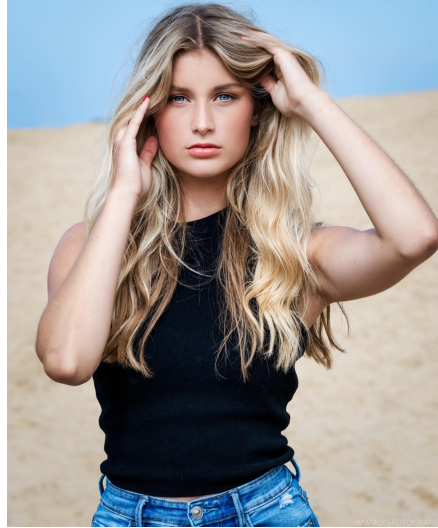

Tess H

Gender Female
Age 22
Height 167 cm
Look Western European
Category Commercial model

Clothing eu 36
Shoe size 37
Eyes Blue
Hair Blond
Extra skills model, actress, hair model