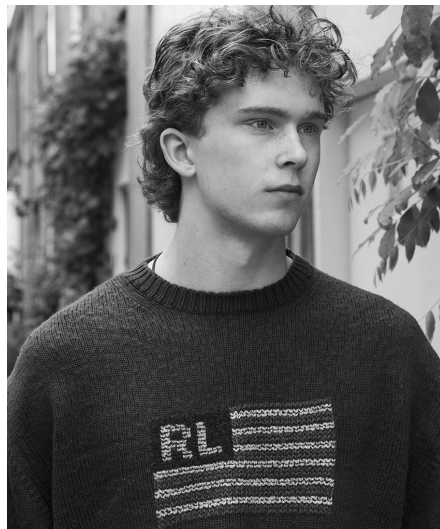

Roan L

Gender Male
Age 20
Height 190 cm
Look Western European
Category Commercial model

Clothing eu 46
Shoe size 45
Eyes Green
Hair Red
Extra skills model