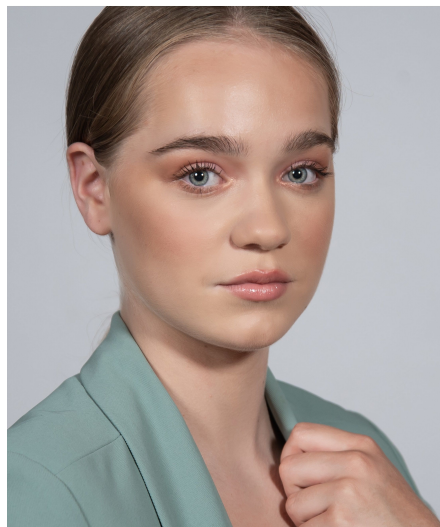

Gitte H

Gender Female
Age 19
Height 170 cm
Look Western European
Category Commercial model

Clothing eu 36
Shoe size 39
Eyes Blue
Hair Dark blond
Extra skills model