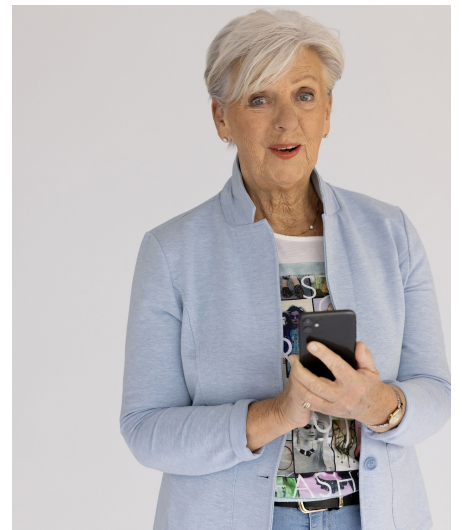

Magda K

Gender Female
Age 74
Height 170 cm
Look Western European
Category Commercial model

Clothing eu 40
Shoe size 41
Eyes Blue
Hair Gray
Extra skills model, also as couple