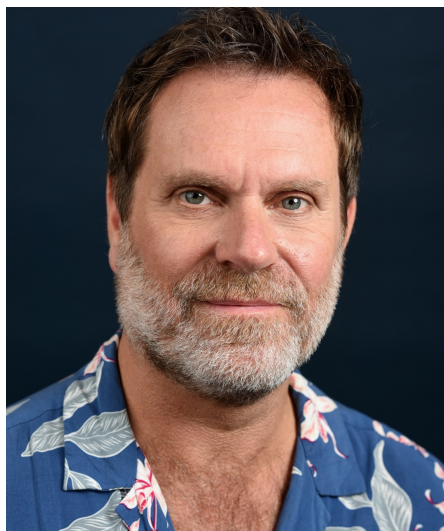

# Tom KI

**Gender** Male  
**Age** 53  
**Height** 173 cm  
**Look** Western European  
**Category** Actor

**Clothing eu** 48  
**Shoe size** 42  
**Eyes** Blue  
**Hair** Dark blond  
**Extra skills** actor, model, comedy, presenter, voice over