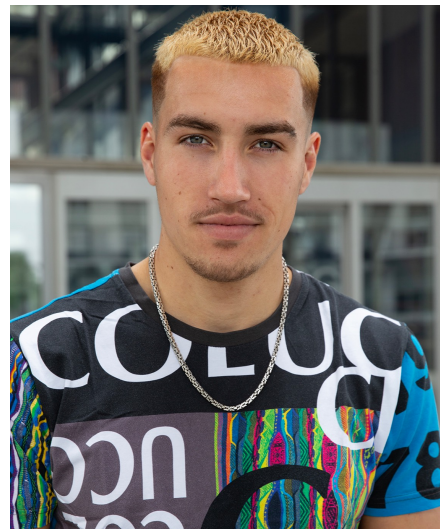

Bernd R

Gender Male
Age 21
Height 180 cm
Look Western European
Category Commercial model

Clothing eu 52
Shoe size 44
Eyes Green
Hair Brown
Extra skills model