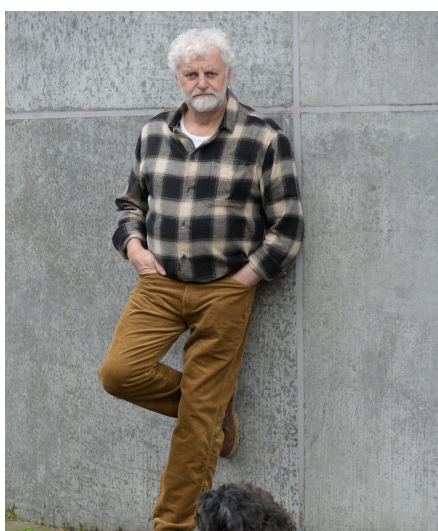

# Frans S

**Gender** Male  
**Age** 67  
**Height** 189 cm  
**Look** Western European  
**Category** Actor semi professional

**Clothing eu** 54  
**Shoe size** 45  
**Eyes** Brown  
**Hair** Gray  
**Extra skills** actor, comedy