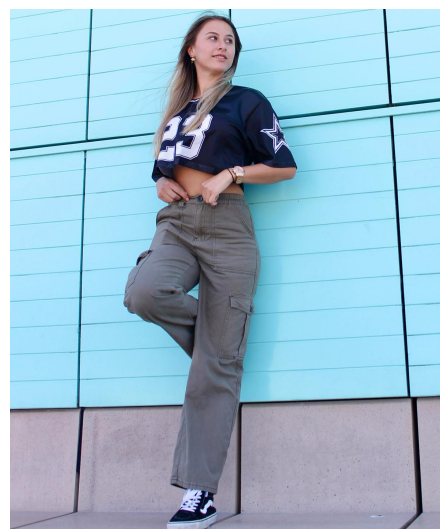

# Estelle R

**Gender** Female  
**Age** 24  
**Height** 172 cm  
**Look** Western European  
**Category** Actor semi professional

**Clothing eu** 36  
**Shoe size** 40  
**Eyes** Green  
**Hair** Dark blond  
**Extra skills** actress, model, hand model, hair model, presenter