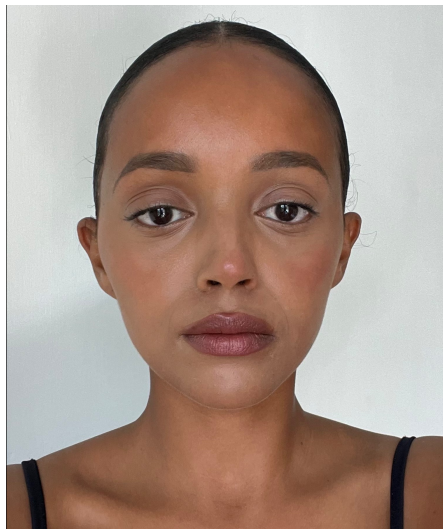

Mahlet B

Gender Female
Age 28
Height 175 cm
Look African
Category Commercial model

Clothing eu 36
Shoe size 36
Eyes Brown
Hair Black
Extra skills model