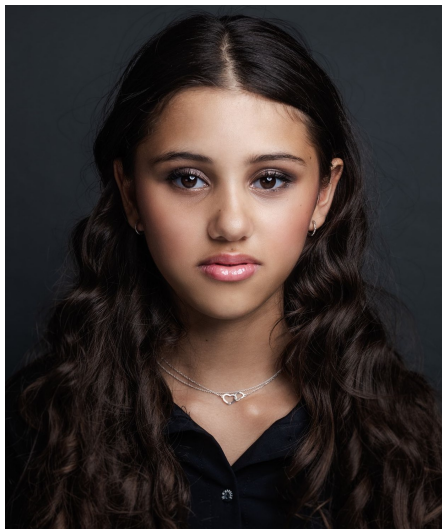

# Anouk K

**Gender** Female  
**Age** 13  
**Height** 162 cm  
**Look** Indian  
**Category** Child

**Clothing eu** 164  
**Shoe size** 39  
**Eyes** Brown  
**Hair** Brown  
**Extra skills** model, hair model