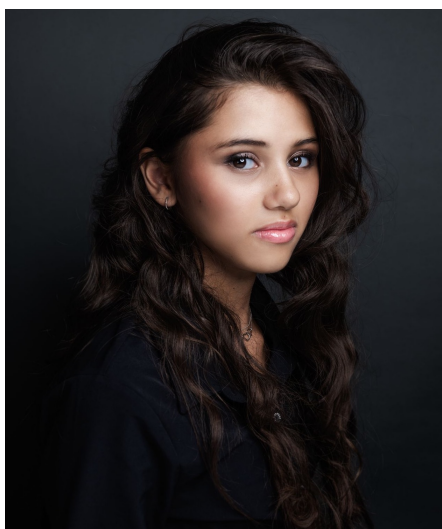

# Anouk K

**Gender** Female  
**Age** 13  
**Height** 162 cm  
**Look** Indian  
**Category** Child

**Clothing eu** 164  
**Shoe size** 39  
**Eyes** Brown  
**Hair** Brown  
**Extra skills** model, hair model