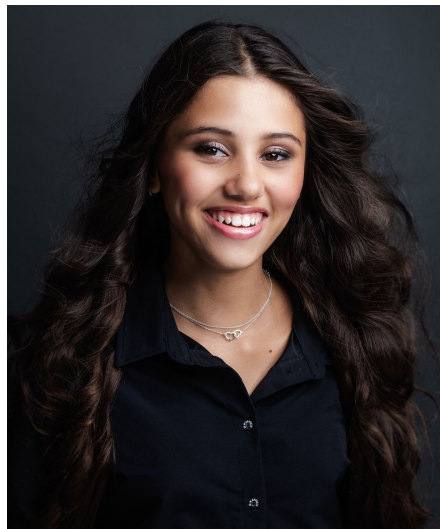

# Anouk K

**Gender** Female  
**Age** 13  
**Height** 162 cm  
**Look** Indian  
**Category** Child

**Clothing eu** 164  
**Shoe size** 39  
**Eyes** Brown  
**Hair** Brown  
**Extra skills** model, hair model