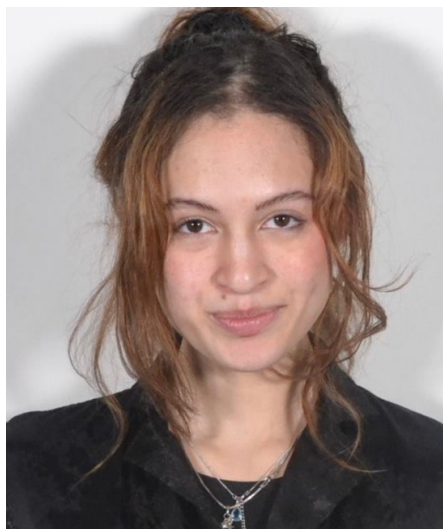

Faith S

Gender Female
Age 20
Height 163 cm
Look South American
Category Actor

Clothing eu 34/36
Shoe size 38
Eyes Brown
Hair Brown
Extra skills actress