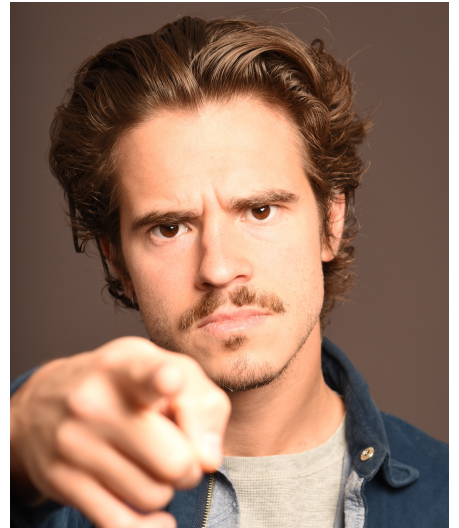

Gary G

Gender Male
Age 32
Height 183 cm
Look Western European
Category Actor semi professional

Clothing eu 40
Shoe size 43
Eyes Brown
Hair Brown
Extra skills actor, model