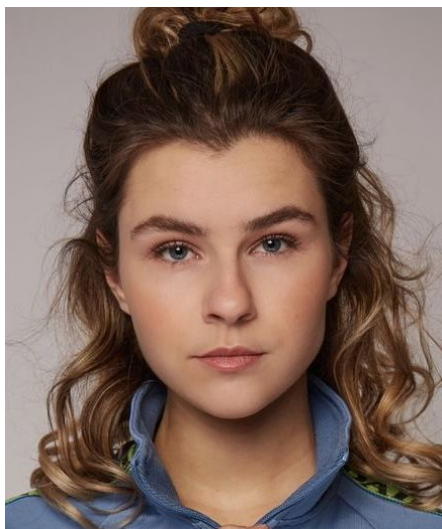

Mika S

Gender Female
Age 26
Height 168 cm
Look Western European
Category Commercial model

Clothing eu 36
Shoe size 39
Eyes Blue
Hair Dark blond
Extra skills model, dancer, sports model,
lingerie, hand model