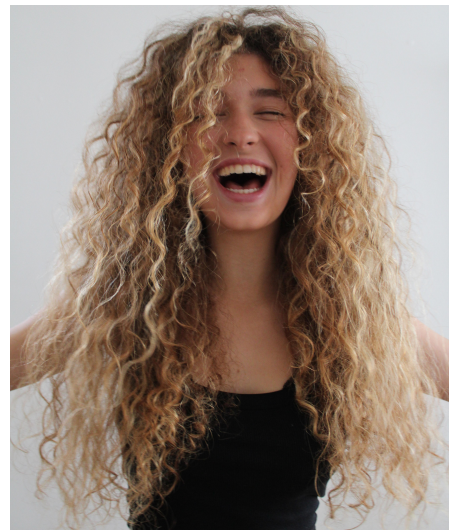

Safiya S

Gender Female
Age 19
Height 169 cm
Look South American
Category Commercial model

Clothing eu 36
Shoe size 39
Eyes Hazel
Hair Dark blond
Extra skills model, hair model