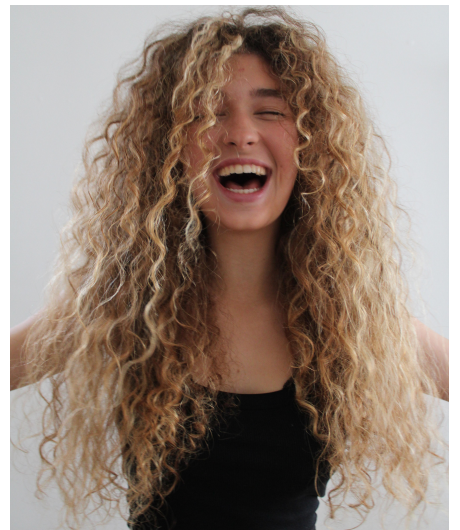

Safiya S

Gender Female
Age 19
Height 169 cm
Look Western European
Category Commercial model

Clothing eu 36
Shoe size 39
Eyes Hazel
Hair Dark blond
Extra skills model, hair model